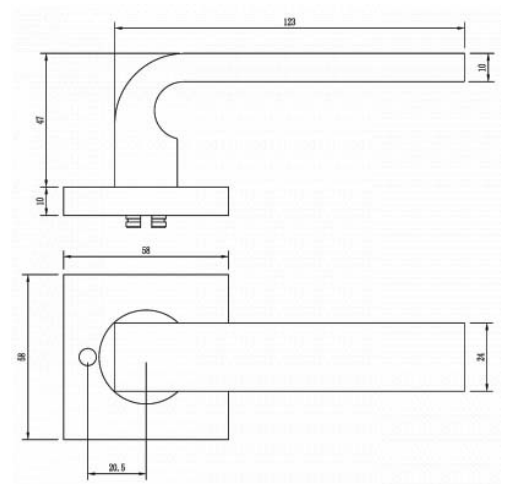

NOTES

Product code identifies SSS finish

FINISHES

Satin Rose Gold (SRG)

Satin Graphite (SGR)

Satin Black (SBL)

Satin Antique Bronze (SABZ)

Satin Antique Brass (SAB)

Satin Stainless Steel (SSS)

Polished Stainless Steel (PSS)

CERTIFICATIONS